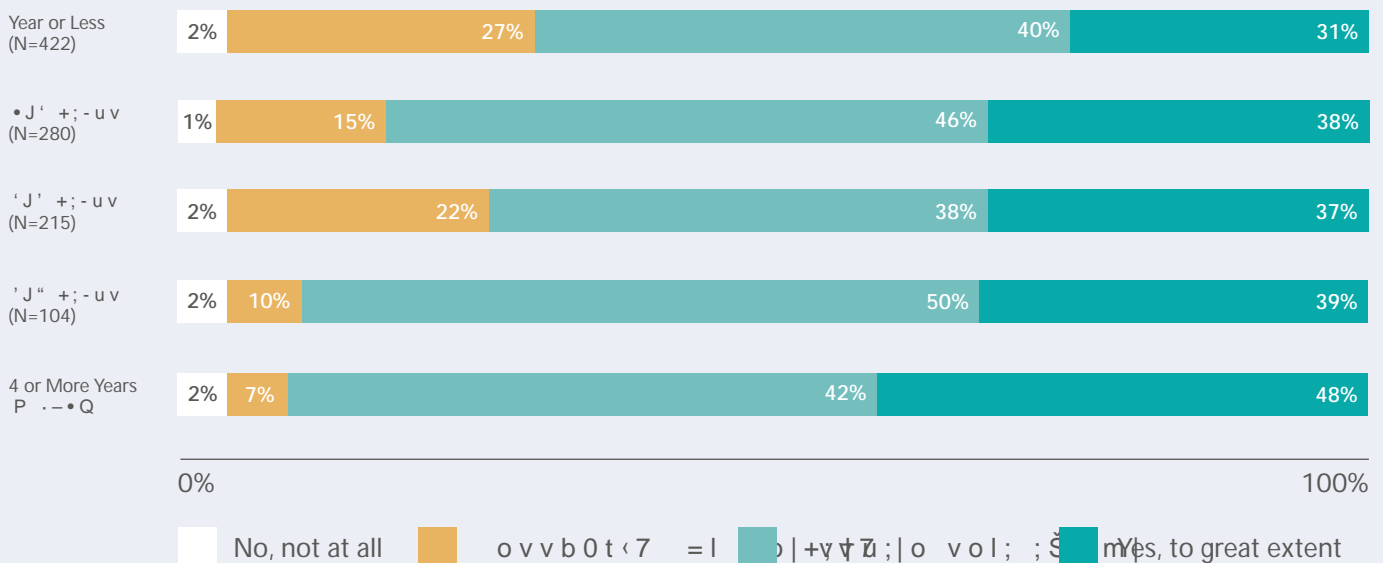

b]†u; '9u;vromv;v |o > ^;u-tt7 %o†t7 <ot v-< |_-| |_; m|;urubv; 7^bv;u ruo]u-ll; bv - 1ov|J;@;1ž^; %o-< |o blruo^; 0†vbm;vv ;m]-];l;m| %ob|_ v1_ootv -m7 1ott;];v: =†u|_u •w -u; † - vl-tt ruoroužom P'wQ 7bv-]u;;bm]: