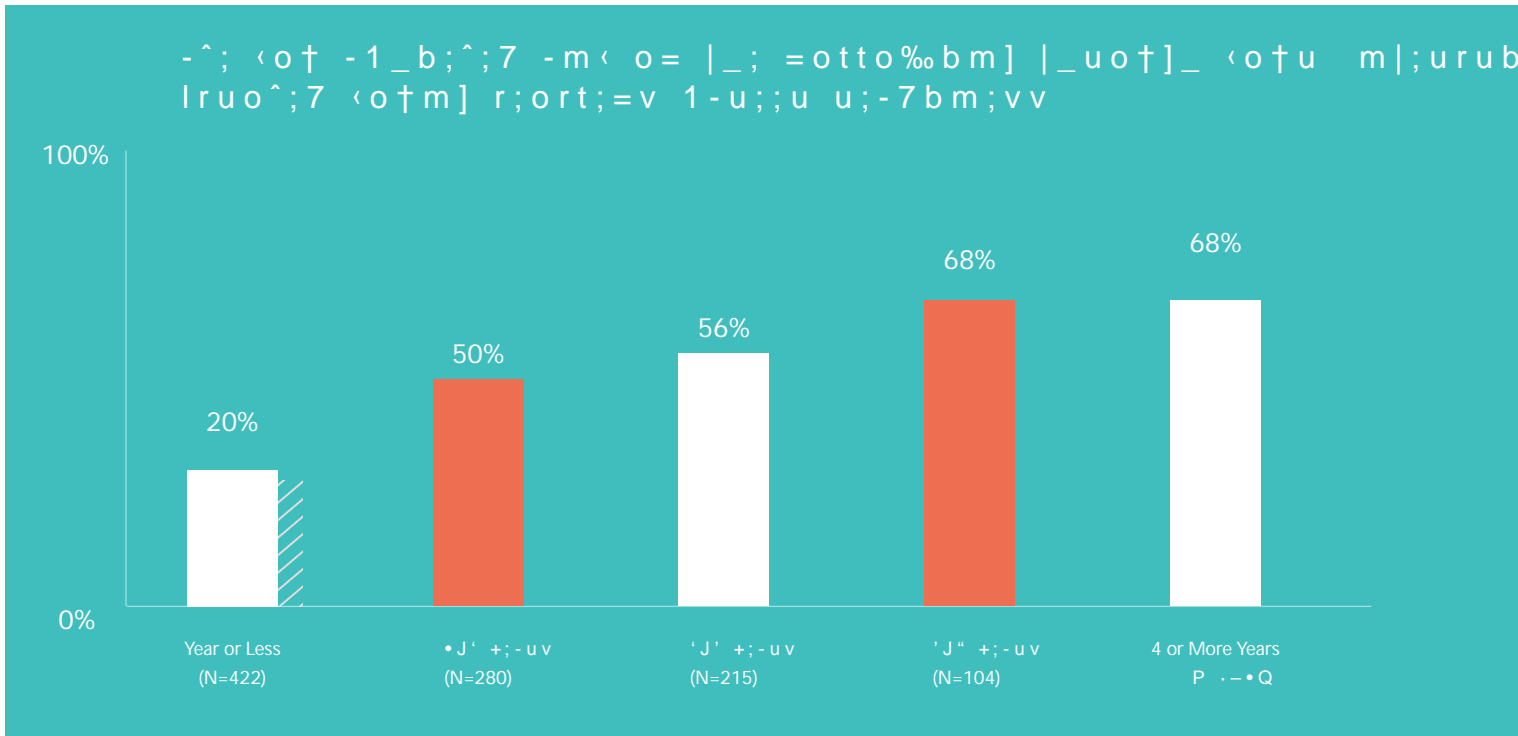

m|uo7†1žom

Since 2015, the Enterprise Adviser (EA) network has been growing across the country. There are currently over 4,000 EAs working alongside Careers Leaders

-m7 v;mbou t;-7;uv bm v1_oov -m7 1ott;];v7 ^ot†m|;;ubm] |_;bu žl; |o _;tr
0ub7]; |_;]-r 0;|%;;;m |_; %out7 o= %ouh -m7 ;7†1-žom: v -u; mo% - %;ttJ